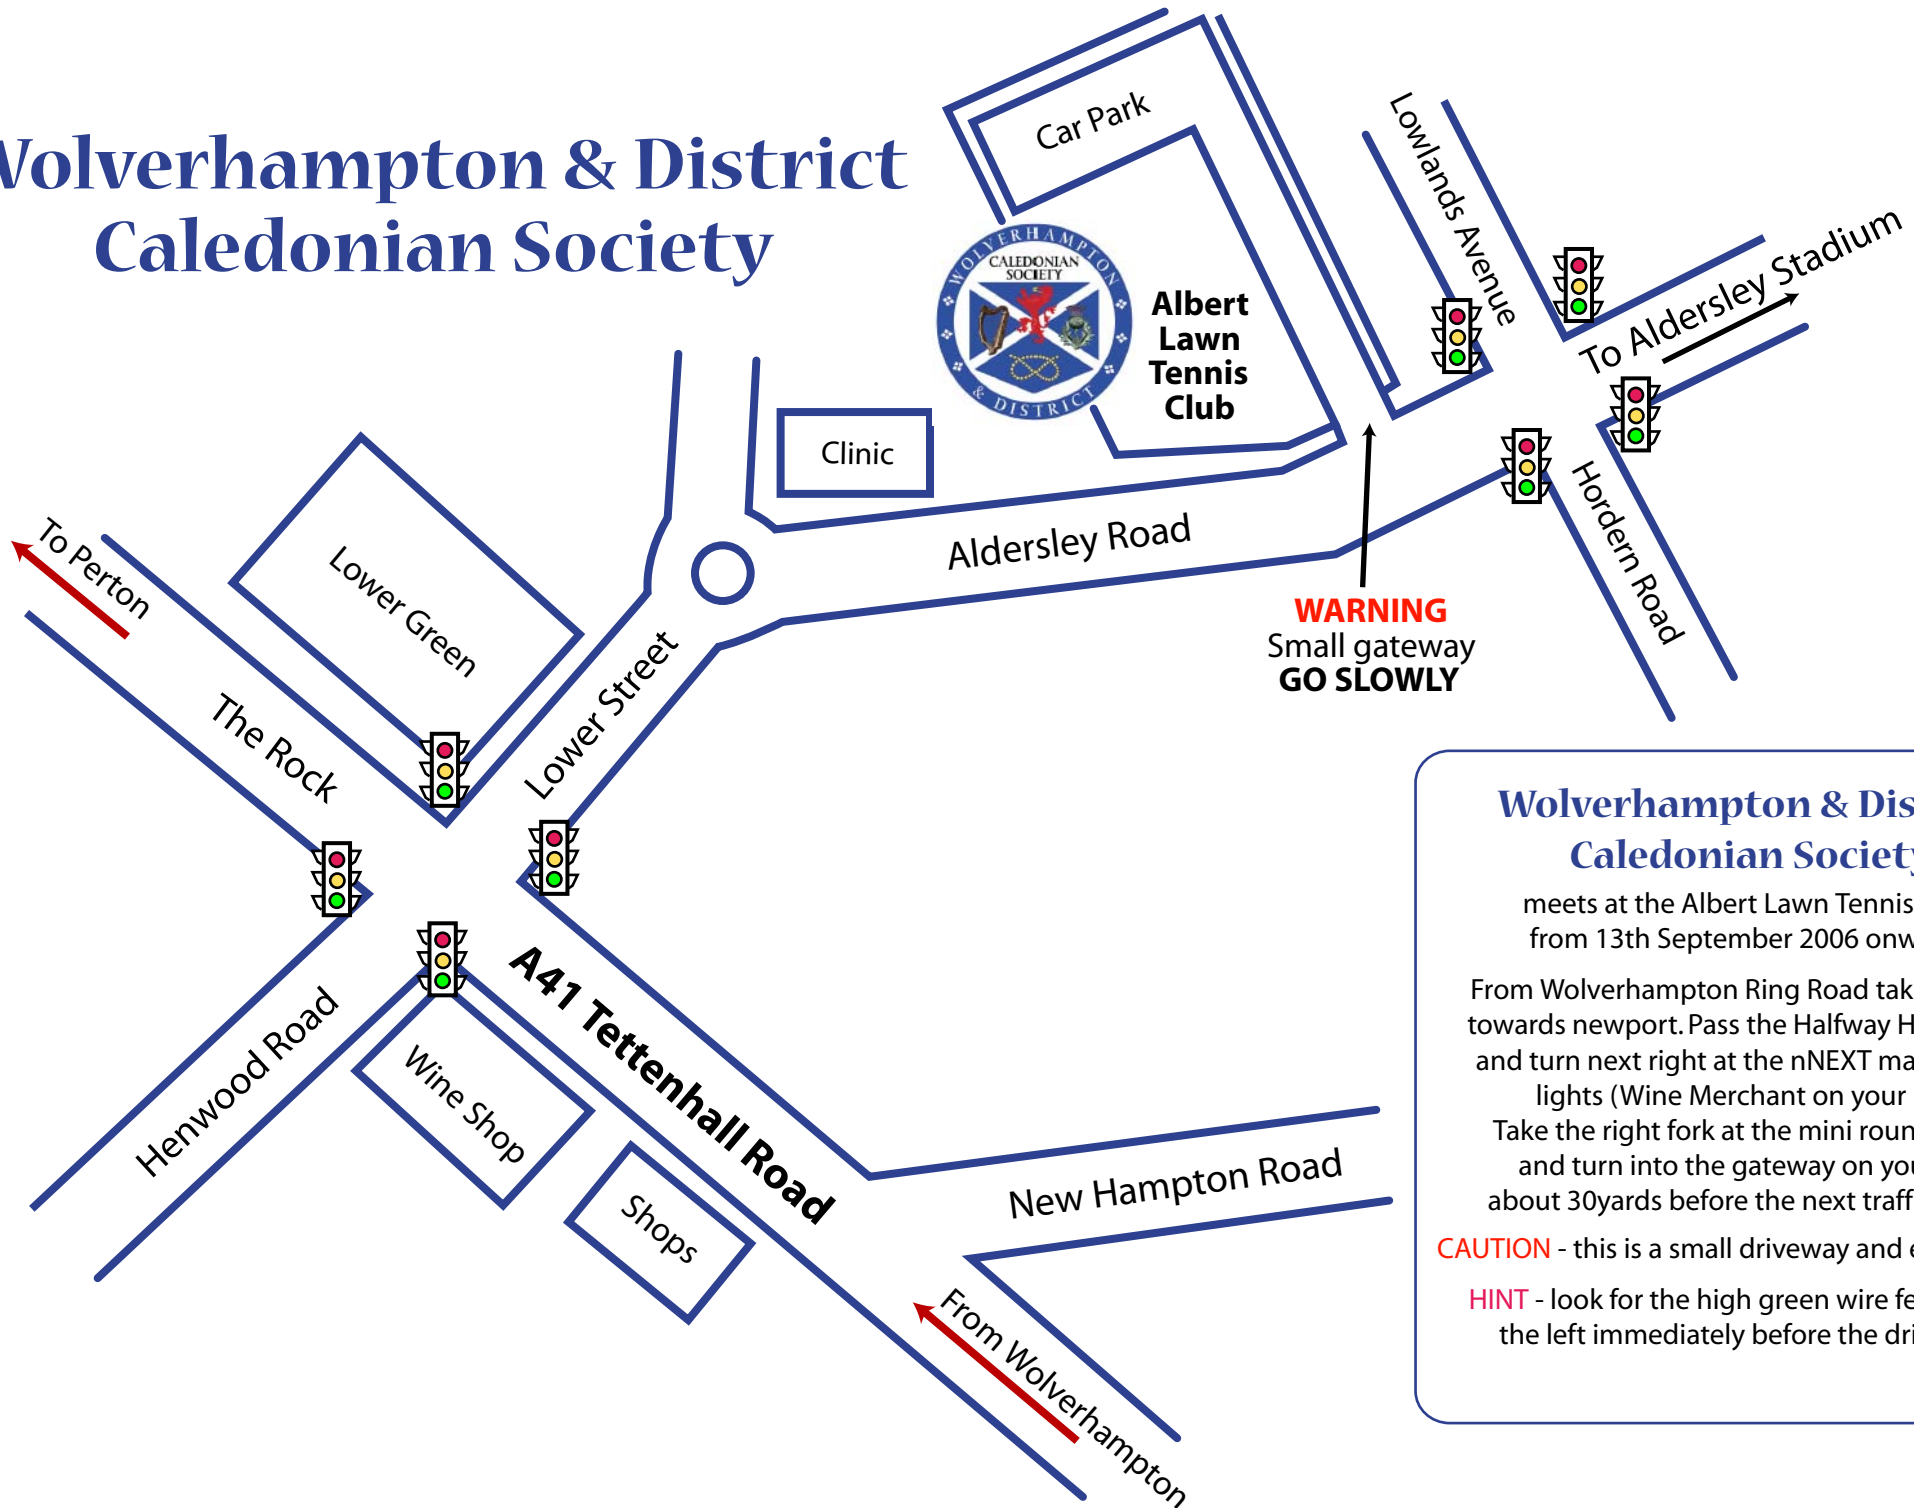

Wolverhampton & District Caledonian Society

Wolverhampton & District Caledonian Society

meets at the Albert Lawn Tennis Club
from 13th September 2006 onwards

From Wolverhampton Ring Road take the A41
towards Newport. Pass the Halfway House pub
and turn next right at the nNEXT major traffic
lights (Wine Merchant on your left).

Take the right fork at the mini roundabout
and turn into the gateway on your left
about 30 yards before the next traffic lights.

CAUTION - this is a small driveway and easy to miss!

HINT - look for the high green wire fencing on
the left immediately before the driveway.